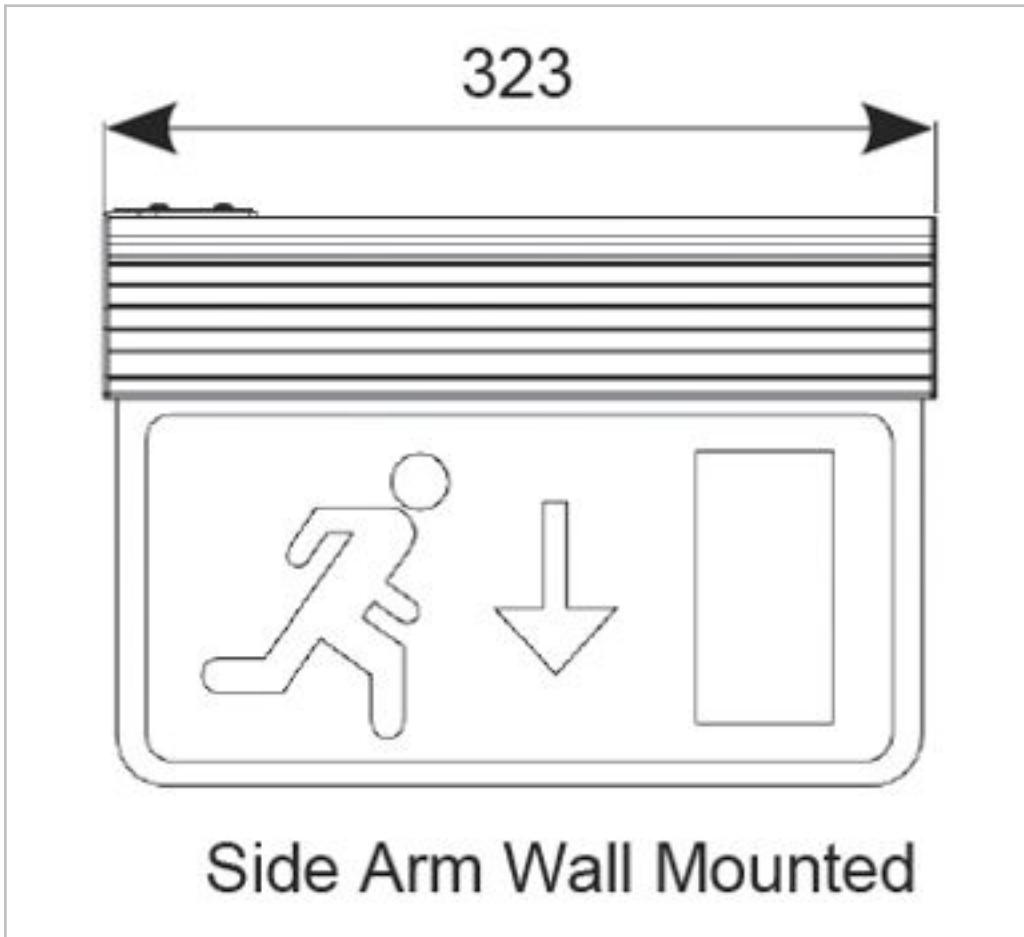

Datasheet generated from <https://onetimepim.com> last updated Thursday, October 6, 2022 8:27:18 AM