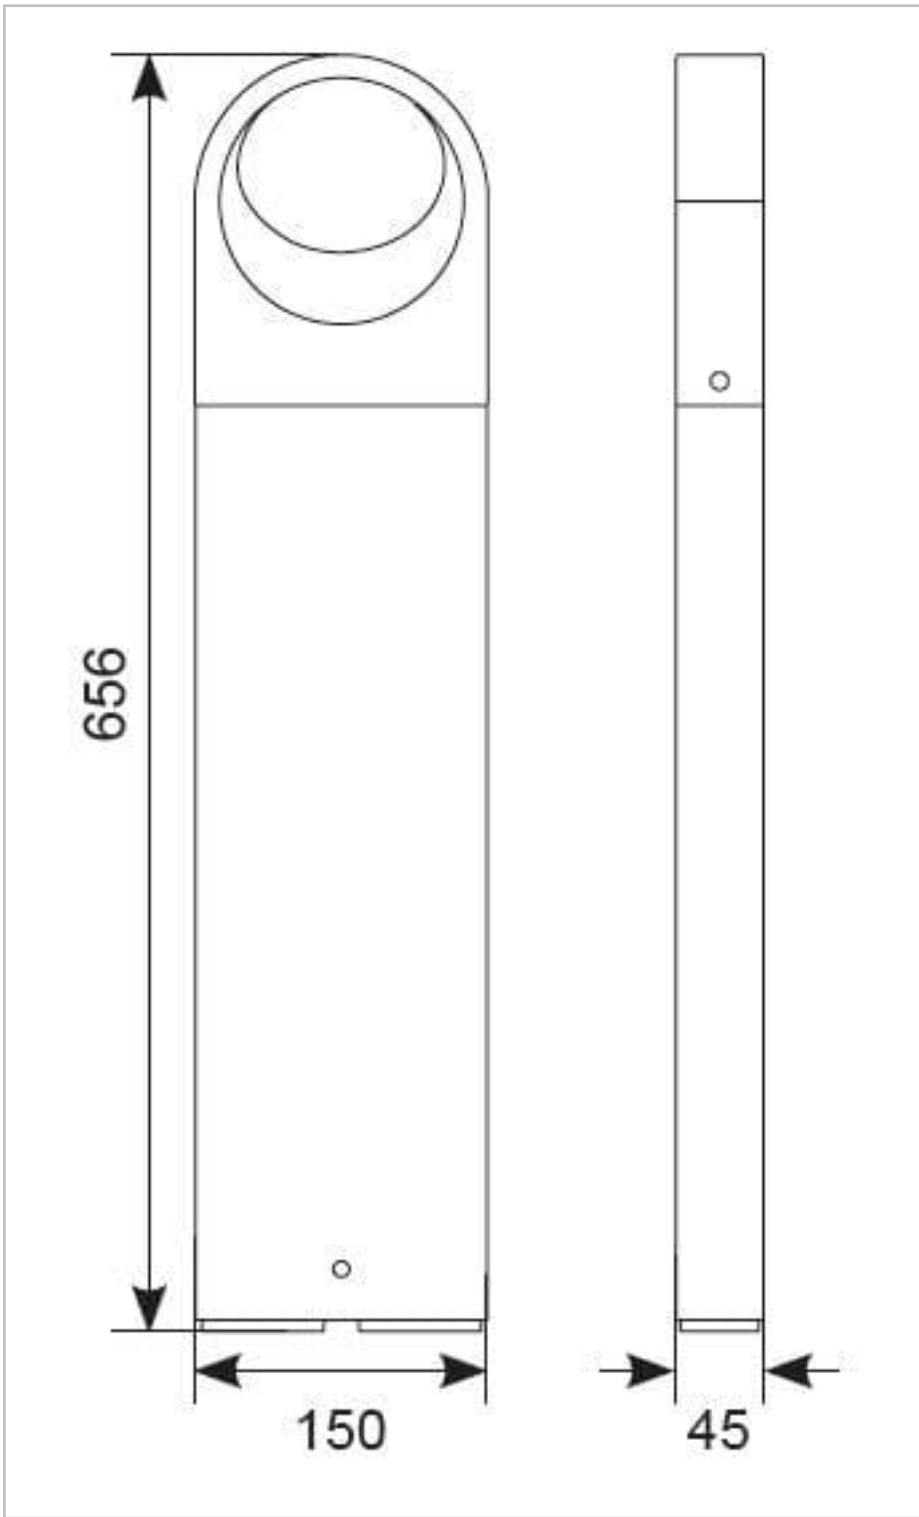

Datasheet generated from <https://onetimepim.com> last updated Thursday, October 6, 2022 8:27:09 AM