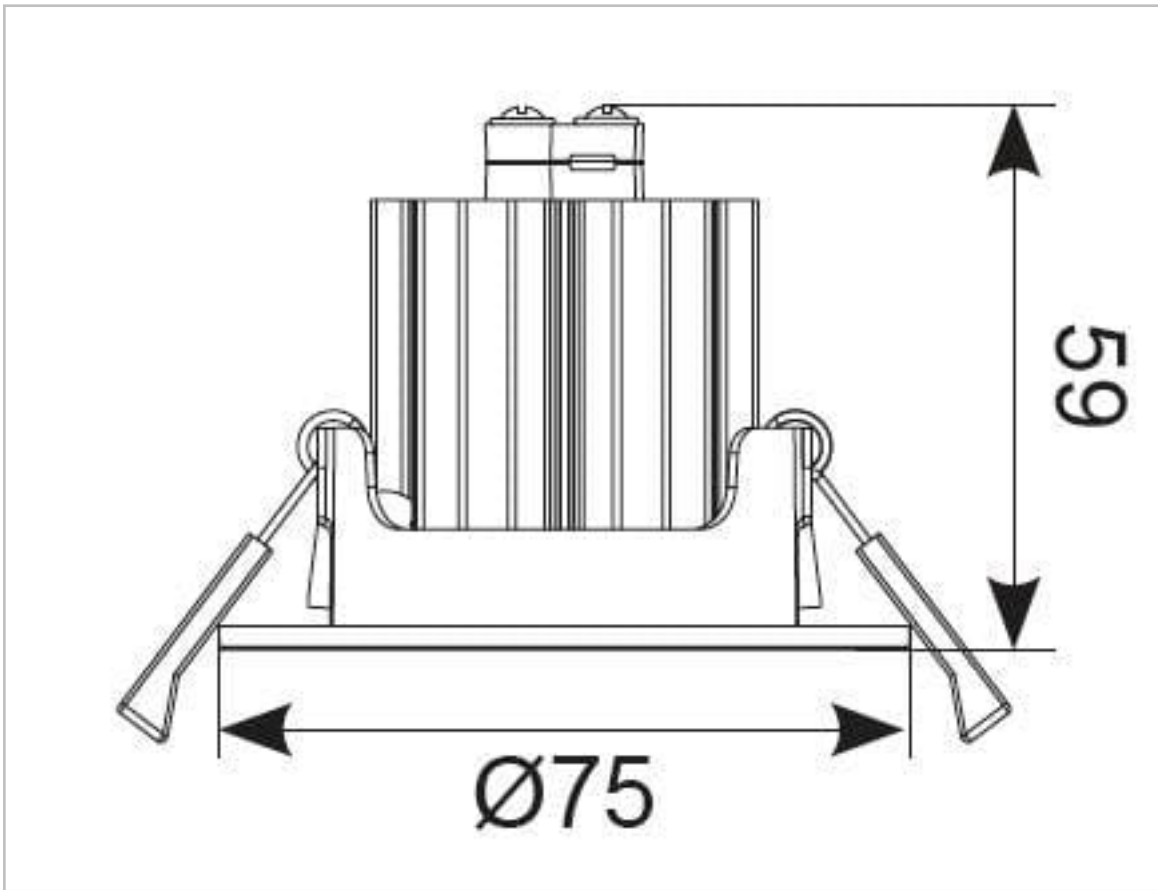

ABFLED/3NM

Beacon Emergency Fixed Downlight Non-Maintained

Features

LED Non-Maintained fixed polycarbonate downlight

3 hour emergency output

Power and green charge LED are discreetly incorporated within the head

General Information

Lamp Type	LED
Colour / Finish	White
Emergency	Yes
IP Rating	IP20
IK Rating	IK08
Class Protection	1
Internal / External	Internal
Surface / Recessed / Suspended	Recessed
Lifetime (Hrs)	L70 50,000h
Warranty (Years)	5
CE Mark	Yes
Diameter (mm)	75 mm
Height (mm)	59 mm
Accessories	ASBP/9/LI

Technical Information

Wattage	5W
Lumens Delivered	270lm (Emergency)
Beam Angle	120
CRI	70
CCT	6500K
Input	220/240V
Hertz	50/60Hz
Operating Temp	0°C to 40°C
SDCM	6

Datasheet generated from <https://onetimepim.com> last updated Thursday, October 6, 2022 8:27:02 AM