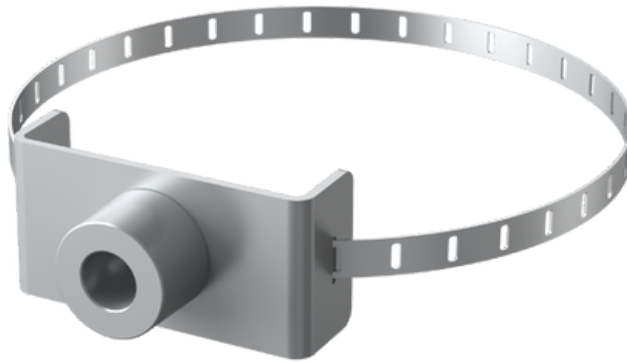

Aztec Floodlight 40-90mm Pole Clamp Accessory for 50W/150W

General Information

Internal / External

External

Material

Steel