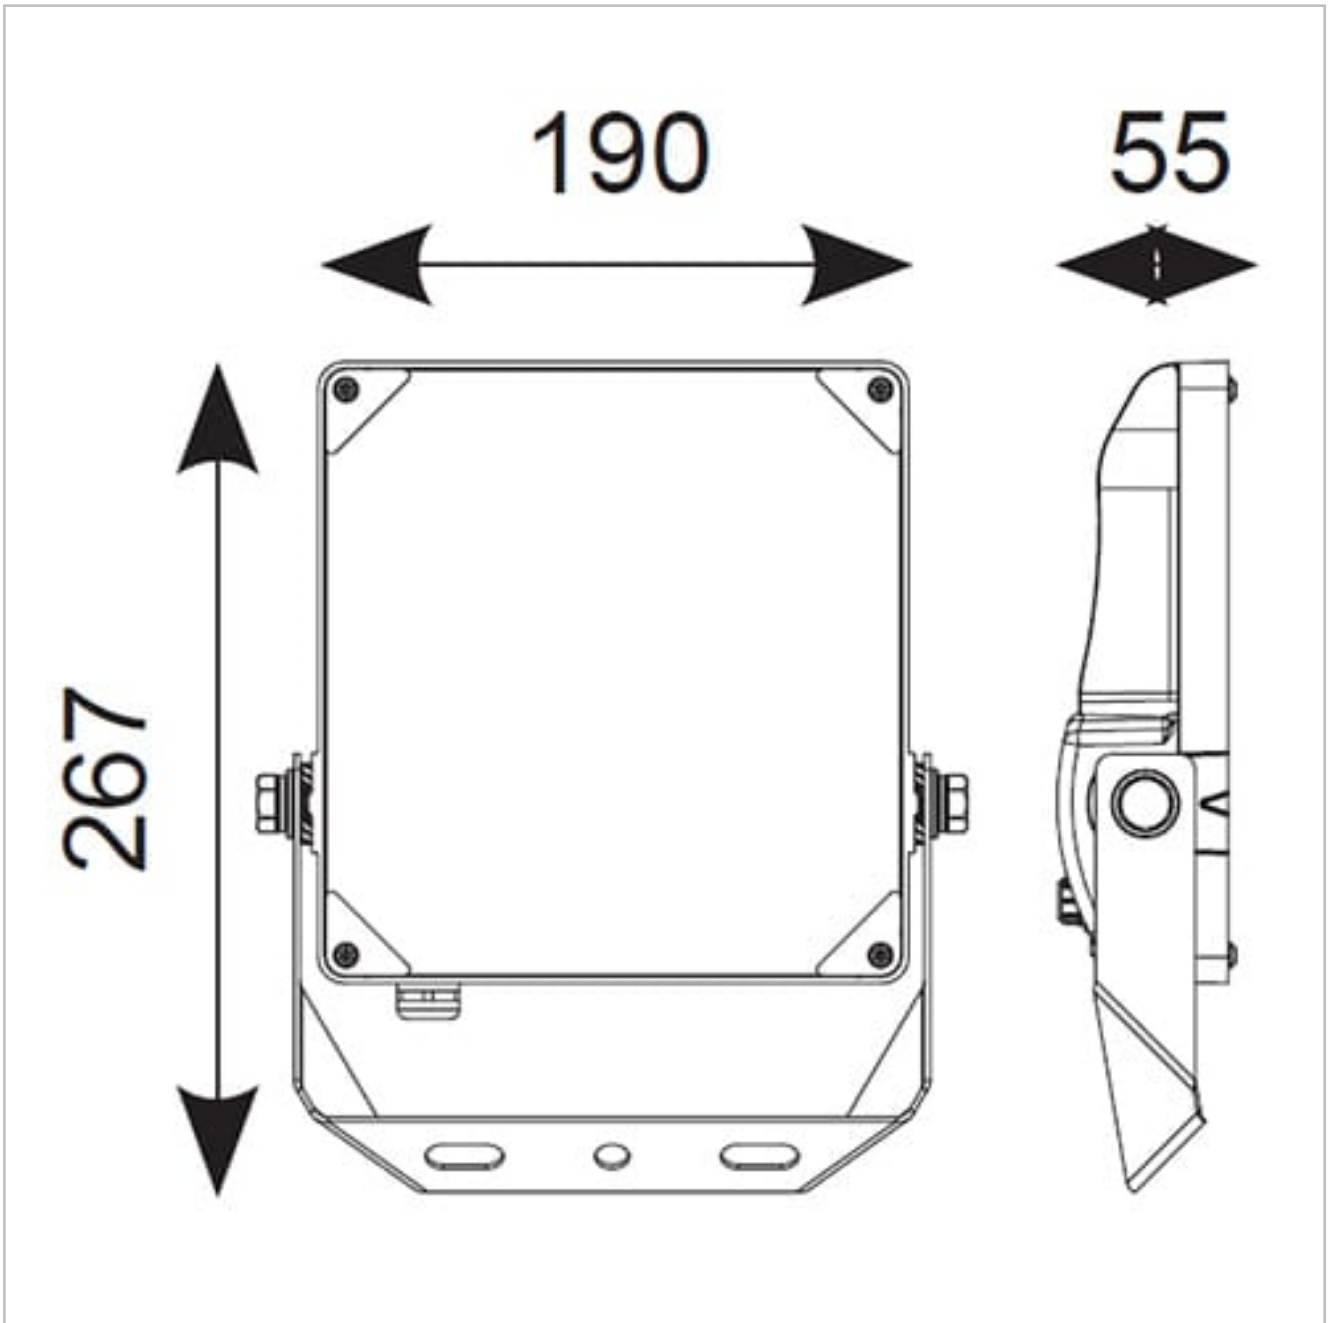

Datasheet generated from <https://onetimepim.com> last updated Thursday, October 6, 2022 8:27:10 AM