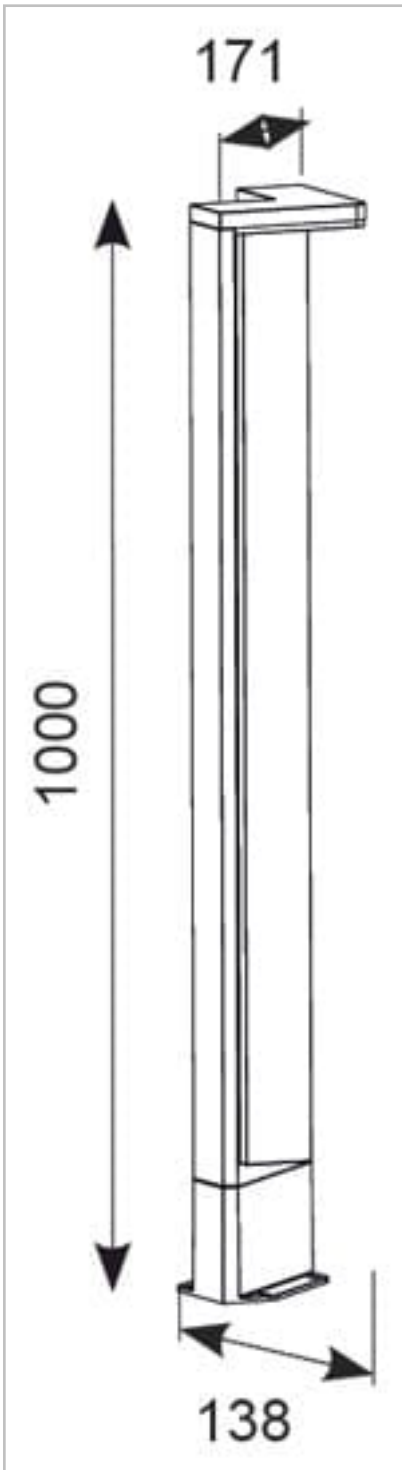

Available in 3000K and 4000K options

Non-dimmable

General Information

Lamp Type	LED
Colour / Finish	Graphite
IP Rating	IP54
IK Rating	IK07
Class Protection	1
Internal / External	External
Surface / Recessed / Suspended	Surface
Lifetime (Hrs)	L70 B50 36,000h
Warranty (Years)	3
CE Mark	Yes
Width (mm)	171 mm
Height (mm)	1,000 mm
Depth (mm)	138 mm

Technical Information

Wattage	11W
Lumens Delivered	640lm
Lm/W	58lm/W
Beam Angle	60/90
CRI	80
CCT	4000K
Input	100/240V
Hertz	50/60Hz
Operating Temp	-20°C to 45°C
SDCM	6

Datasheet generated from <https://onetimepim.com> last updated Thursday, October 6, 2022 8:27:09 AM