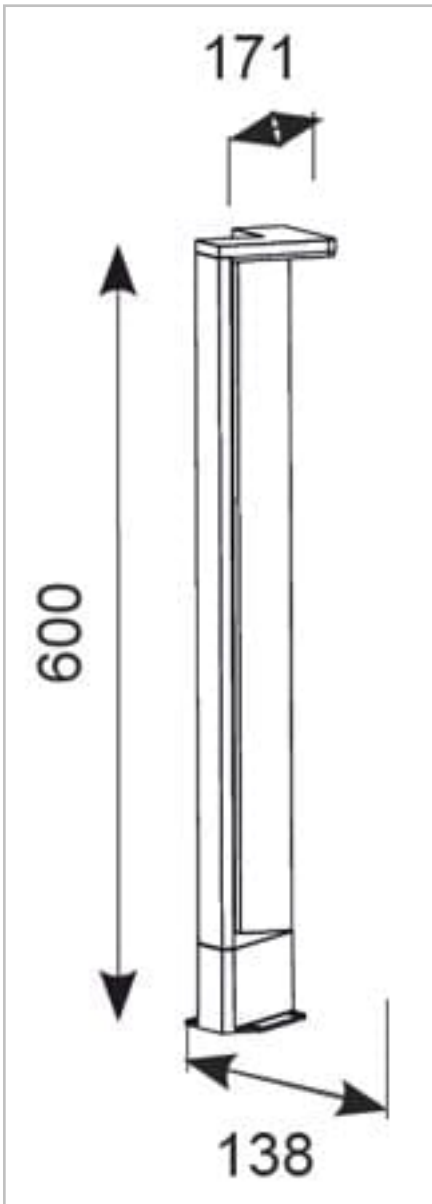

Datasheet generated from <https://onetimepim.com> last updated Thursday, October 13, 2022 10:02:51 PM