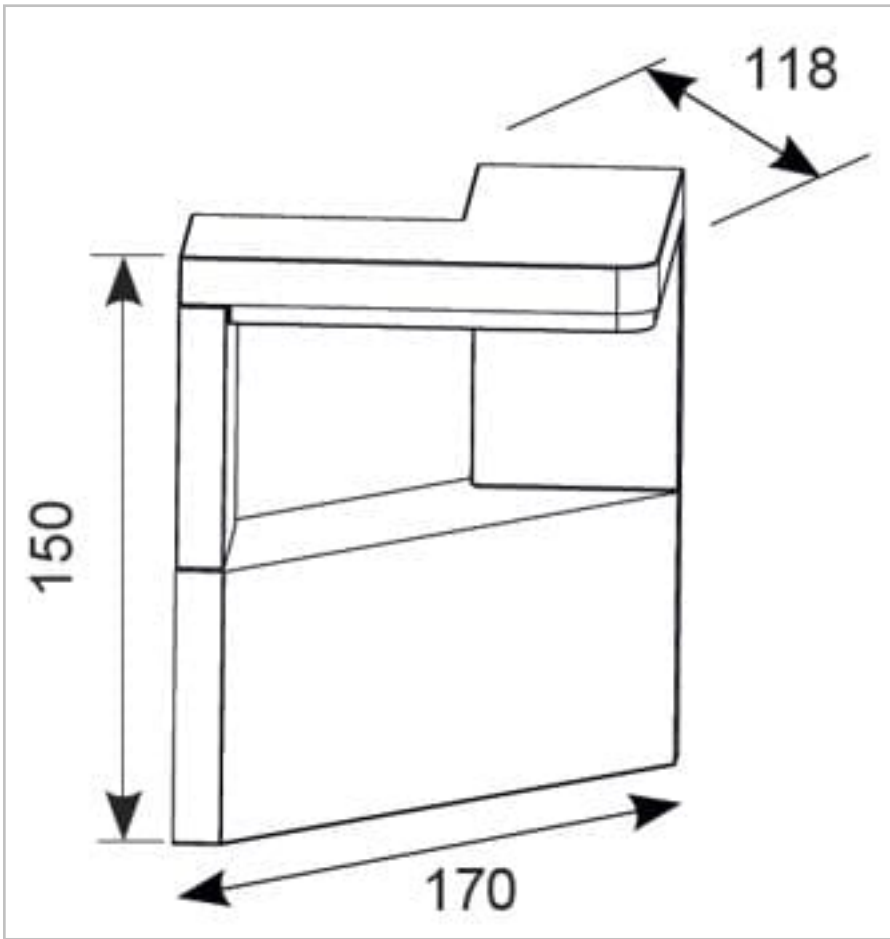

Datasheet generated from <https://onetimepim.com> last updated Thursday, October 6, 2022 8:27:06 AM