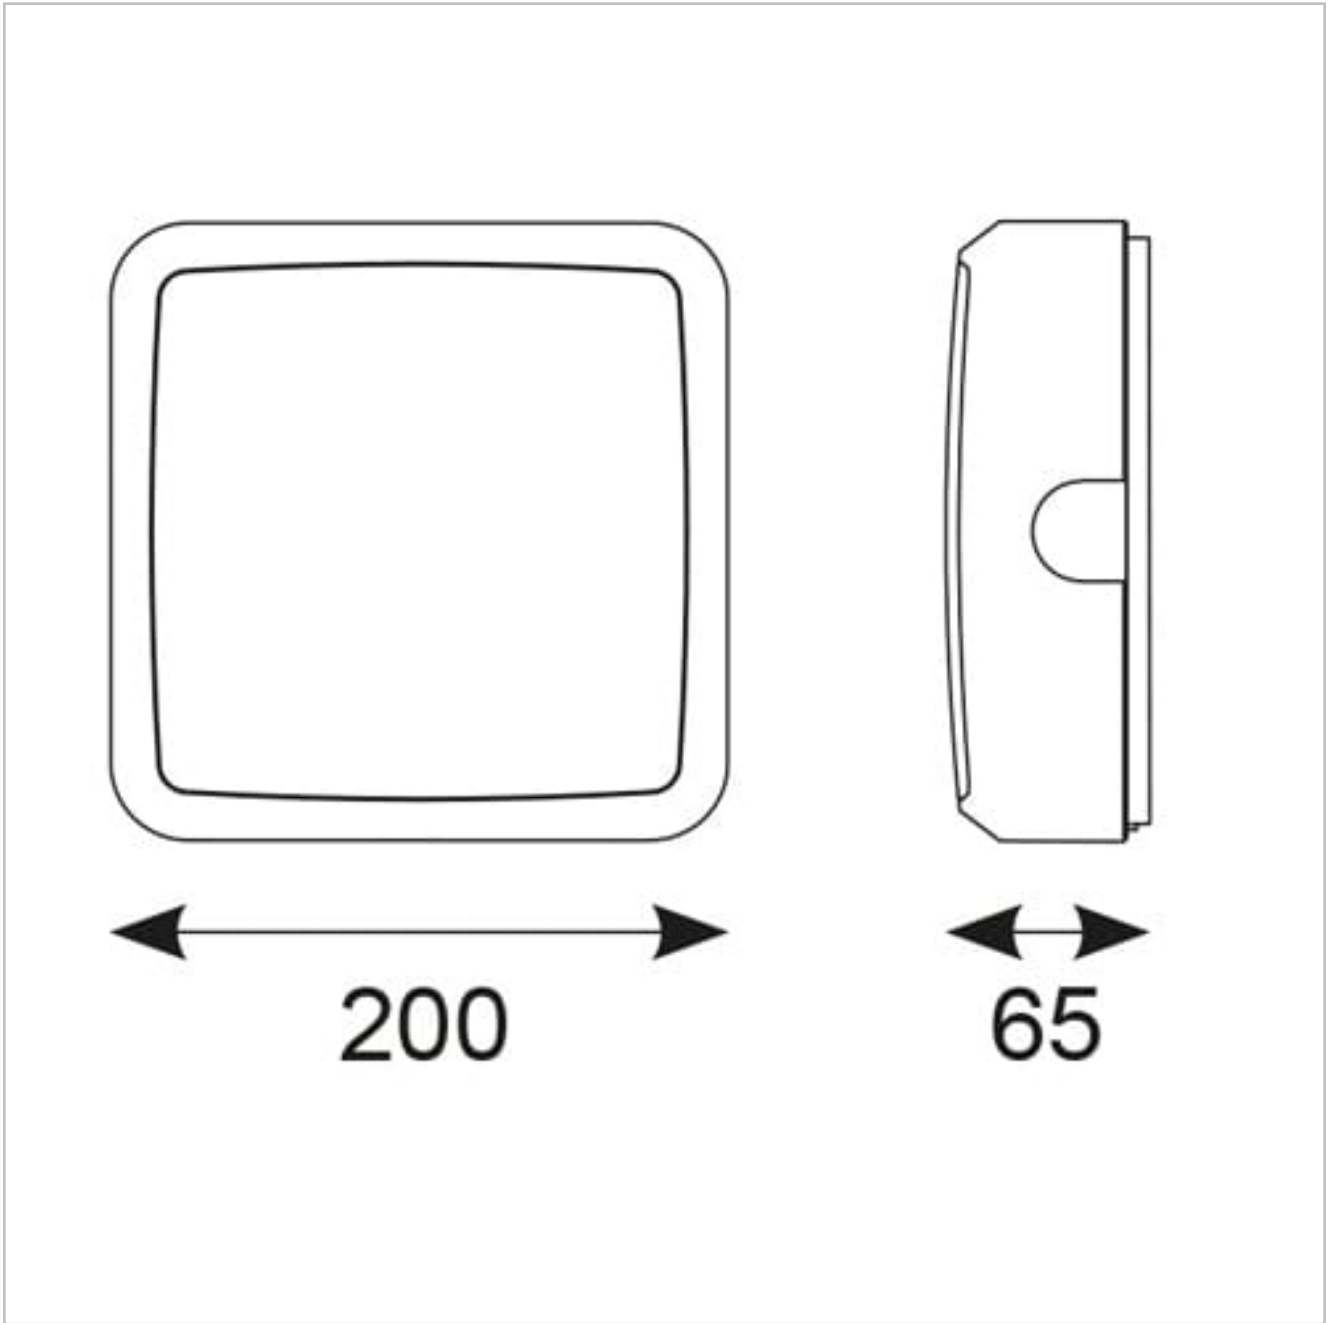

Datasheet generated from <https://onetimepim.com> last updated Thursday, October 6, 2022 8:27:07 AM