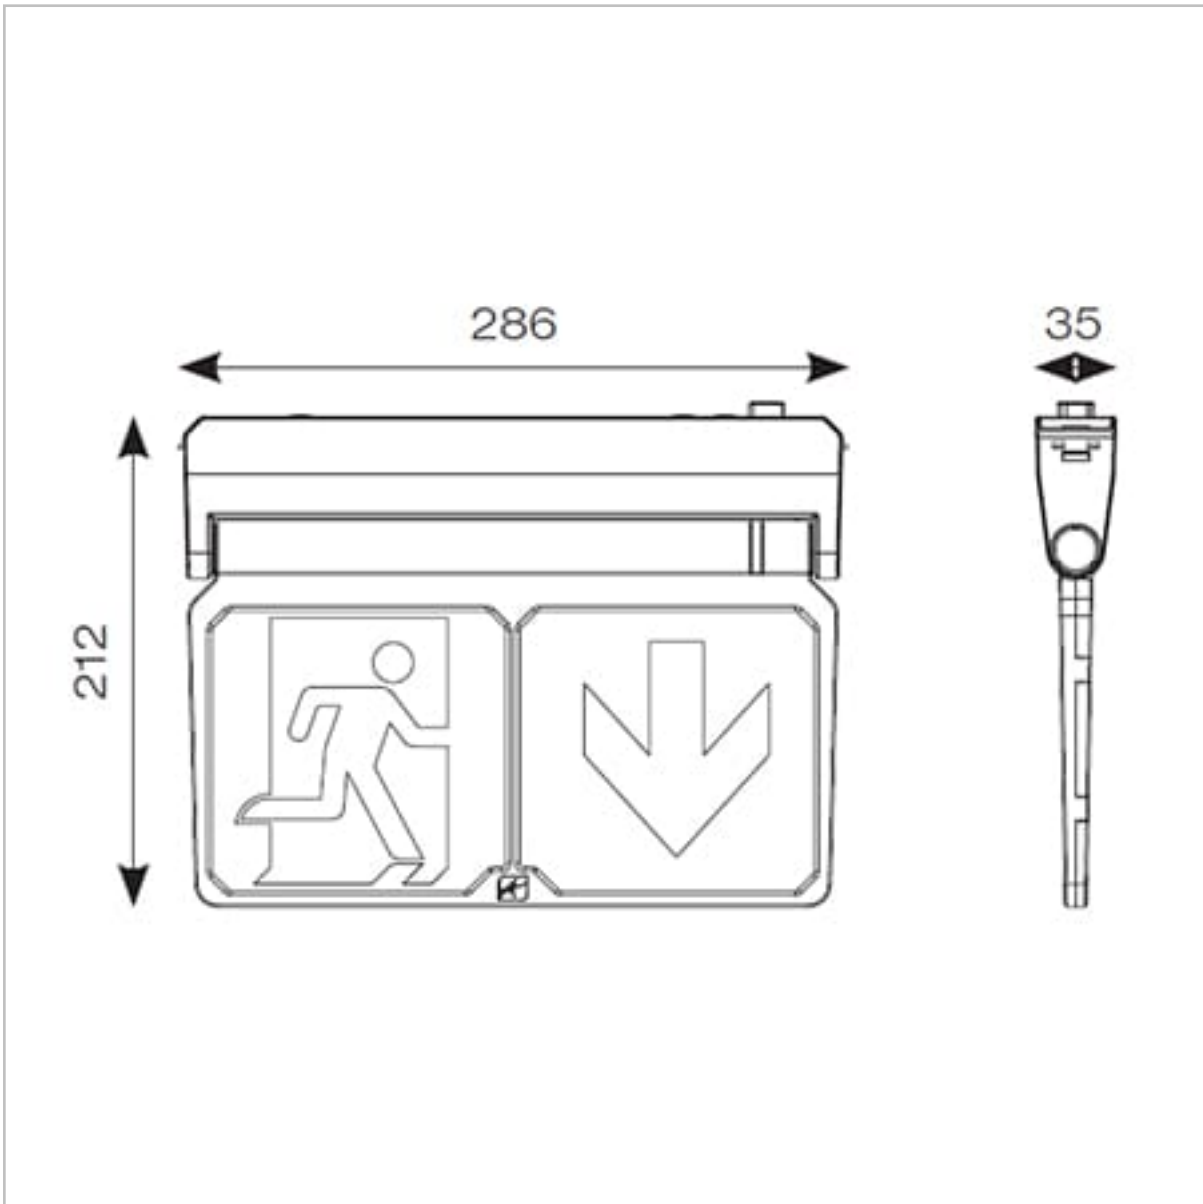

Datasheet generated from <https://onetimepim.com> last updated Thursday, October 6, 2022 8:27:18 AM