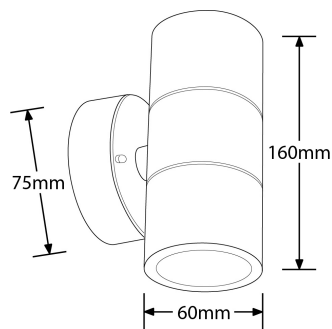

| SKU Code | Finish Colour   |
|----------|-----------------|
| EN-WL2SS | Stainless Steel |

**Line Drawing**      **Polar Curve**      **Colour**

Stainless Steel

## Product Specs:

|               |             |                       |      |
|---------------|-------------|-----------------------|------|
| Input Voltage | 220~240V AC | IP Rating             | IP44 |
| Lamp Base     | GU10        | Overall Diameter (mm) | 60   |
| Weight (Kg)   | 0.444       | Projection (mm)       | 90   |
| Height (mm)   | 160         | Base Diameter (mm)    | 75   |
| Product Type  | Wall Lights |                       |      |