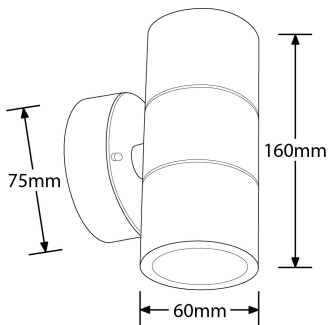

Product Description: WallE™ GU10 IP44 Up/Down Wall Light

The WallE™ adjustable and up/down wall lights are ideal for accent lighting focusing on areas or features you want to light up. Available in 304 stainless steel or aluminium grey, white or black powder coated finishes. Fitted with a GU10 lamp holder to allow you to select the correct lamp for the application.

SKU Code	Finish Colour
EN-WL2BLK	Black
EN-WL2G	Grey
EN-WL2W	White

Line Drawing

Polar Curve

Colour

Product Features:

- IP44 Mains adjustable and up/down wall lights
- Suitable for indoor and outdoor use
- Stainless steel finish - 304 Stainless steel
- Grey, Black and White - Aluminium
- Tempered glass diffuser
- For use with GU10 lamps – lamps not included (Max 35W)
- Screw on cover for easy lamp change
- 3 year warranty

Product Specs:

Input Voltage	220~240V AC	IP Rating	IP44
Lamp Base	GU10	Overall Diameter (mm)	60
Weight (Kg)	0.431	Projection (mm)	90
Height (mm)	160	Base Diameter (mm)	75
Product Type	Wall Lights		

Compliance & Approvals: