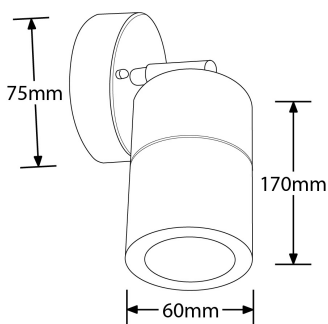

Product Description: WallE™ 240V GU10 IP44 Adjustable Wall Light

The WallE™ adjustable and up/down wall lights are ideal for accent lighting focusing on areas or features you want to light up. Available in 304 stainless steel or aluminium grey, white or black powder coated finishes. Fitted with a GU10 lamp holder to allow you to select the correct lamp for the application.

SKU Code	Finish Colour
EN-WL1SS	Stainless Steel

Line Drawing **Polar Curve** **Colour**

Stainless Steel

Product Features:

- IP44 Mains adjustable and up/down wall lights
- Suitable for indoor and outdoor use
- Stainless steel finish - 304 Stainless steel
- Grey, Black and White - Aluminium
- Tempered glass diffuser
- For use with GU10 lamps – lamps not included (Max 35W)
- Screw on cover for easy lamp change
- 3 year warranty

Product Specs:

Input Voltage	220~240V AC	IP Rating	IP44
Lamp Base	GU10	Overall Diameter (mm)	60
Weight (Kg)	0.342	Projection (mm)	170
Height (mm)	95	Base Diameter (mm)	75
Product Type	Wall Lights		

Compliance & Approvals: