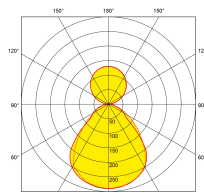

Product Description: EdgeLite™ PRO 1200 x 300mm 40W Suspended LED Panel

EdgeLite™ Pro suspended edge-lit LED light panel with 70% down and 30% upward light distribution. Lightweight slim aluminium frame with white finish and opaque when switched off. Ideal for office and other commercial applications. Driver mounting box supplied with panel.

Line Drawing

Polar Curve

Colour

White

Product Features:

- Suspended LED flat panel for office and commercial lighting
- 70% down and 30% upward light distribution
- Acrylic diffuser is opaque when switched off
- (L70) at a 50,000 hour lifetime
- 5 Year Warranty

Product Specs:

Input Voltage	220~240V AC	Input Frequency	50/60HZ
Power Factor	0.9	IP Rating	IP20
Lifetime L70 (hrs)	50000	Width (mm)	295
Length (mm)	1195	Weight (Kg)	3.462
Height (mm)	10	Product Type	Panels
Operating Temp. (Min) °C	-10°C	Operating Temp. (Max) °C	40°C