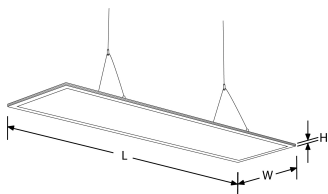

Product Description: EdgeLite™ PRO 1200 x 300mm 40W Suspended LED Panel

EdgeLite™ Pro suspended edge-lit LED light panel with 70% down and 30% upward light distribution. Lightweight slim aluminium frame with white finish and opaque when switched off. Ideal for office and other commercial applications. Driver mounting box supplied with panel.

Line Drawing

Polar Curve

Colour

White

Product Features:

- Suspended LED flat panel for office and commercial lighting
- 70% down and 30% upward light distribution
- Acrylic diffuser is opaque when switched off
- (L70) at a 50,000 hour lifetime
- 5 Year Warranty

Product Specs:

Input Voltage	220~240V AC	Input Frequency	50/60HZ
Power Factor	0.9	IP Rating	IP20
Lifetime L70 (hrs)	50000	Width (mm)	295
Length (mm)	1195	Weight (Kg)	3.462
Height (mm)	10	Product Type	Panels
Operating Temp. (Min) °C	-10°C	Operating Temp. (Max) °C	40°C