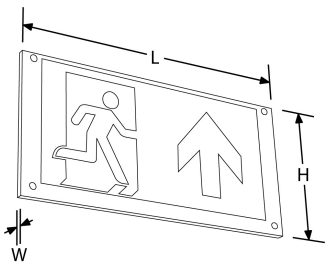

Product Description: Up Emergency Exit Legend

Emergency Exit Legend Accessory- for use directing "Left" or "Right"

SKU Code

Finish Colour

EN-LG2U

Green

Line Drawing

Polar Curve

Colour

Feature & Benefits

- 1 Year Warranty

Product Specs:

Dimmable	No	Weight (Kg)	0.057
Positional Adjustment	Fixed		

Compliance & Approvals:

Warranty:

This product has a warranty period of 1 Year. Warranties may be available on certain products as indicated in the product description. Warranties are valid from the date of purchase. The warranty is invalid in the case of improper use, installation, tampering, removal of the Q.C. date label or installation in an improper working environment or installation. Should this product fail during the warranty period it will be replaced free of charge, subject to the correct installation of the original product and subsequent return of the faulty unit. Aurora does not accept responsibility for any installation costs associated with the replacement of this product and Aurora reserves the right to alter specifications without prior notice.