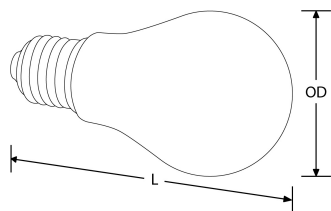

Product Description: Eco™ 8W GLS Non-Dimmable E27 Lamp

Whether for chandeliers, table lamps or wall fittings, the range of non-dimmable GLS lamps are perfect for illuminating rooms and areas where scene lighting may be needed. These LED lamps enable large energy savings compared to traditional technology.

SKU Code	Colour	Lumens	Lumens/Watt	Wattage	Beam Angle	Lamp Base
EN-GLSE279/30	3000	780	98	8	270	E27
EN-GLSE279/40	4000	800	100	8	270	E27

Line Drawing

Polar Curve

Colour

Product Features:

- Delivering up to 100lm/W
- Available in a variety of common lamp base type
- 3 year warranty

Product Specs:

Input Voltage	220~240V AC	Input Frequency	50/HZ
Power Factor	0.5	Operating Temp. (Max) °C	40°C
Overall Diameter (mm)	60	Lamp Base	E27
Length (mm)	110	Lamp Type	GLS
Weight (Kg)	0.035	Lifetime Hours	25000hrs
Operating Temp. (Min) °C	-25		