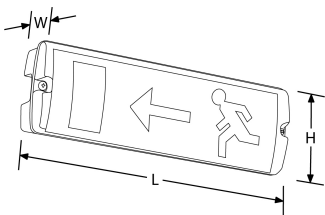

**Product Description:** 5W Maintained Emergency Bulkhead with Self Test Function

The new Emergency Surface Mount Bulkhead offers 3 hours emergency back up duration, can be maintained or non-maintained and also includes required legends to suit all applications. Choose between Manual Test and Self Test function.

## Product Features:

- 3 hours emergency back-up duration
- IP65 rated
- IK10 rated
- Can be maintained or non-maintained dependent on connection of switch live
- 25 metre viewing distance
- Can be wall or ceiling mounted
- Emergency legends included; up, down, left and right
- EN-EMBH - Manual test (key switch)
- EN-EMBHST - Self test
- EN-EMBHL - Drop down legend accessory
- 3 Year Warranty

## Product Specs:

Input Voltage	220~240V AC	Power Factor	0.5
IP Rating	IP65	Lifetime L70 (hrs)	30000
Width (mm)	110	Length (mm)	352
Weight (Kg)	0.518	Height (mm)	67
Product Type	Emergency		