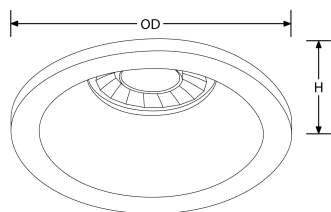

Product Description: EDLM™ PRO Fixed White Baffled IP65 Downlight

Range of architectural baffled GU10 downlights, designed to reduce direct glare from the light source. Super slim bezels help produce a flush finish, supplied with a Matt White finish.

SKU Code	Finish Colour
EN-DLM614MW	Matt White

Line Drawing **Polar Curve** **Color**

Matt White

Product Features:

- High quality aluminium construction
- IP65 rated
- Baffle design to reduce direct glare
- Supplied with GU10 lampholder - lamp not included
- 5 Year Warranty

Product Specs:

Input Voltage	220~240V AC	IP Rating	IP65
Lamp Base	GU10	Height (mm)	115
Overall Diameter (mm)	85	Weight (Kg)	0.211
Cutout Diameter (mm)	75	Product Type	Downlights

Compliance & Approvals:

Warranty: