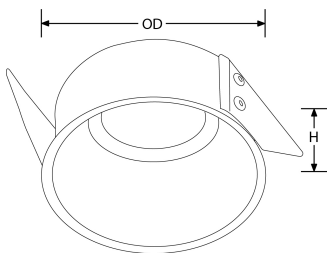

Product Description: mPro™ Fixed Slimtrim Aluminium Baffle Bezel

mPro™ and m10™ Slimtrim Aluminium Baffle Bezel

SKU Code

AU-BZ605W

Finish Colour

White

Line Drawing

Polar Curve

Colour

White